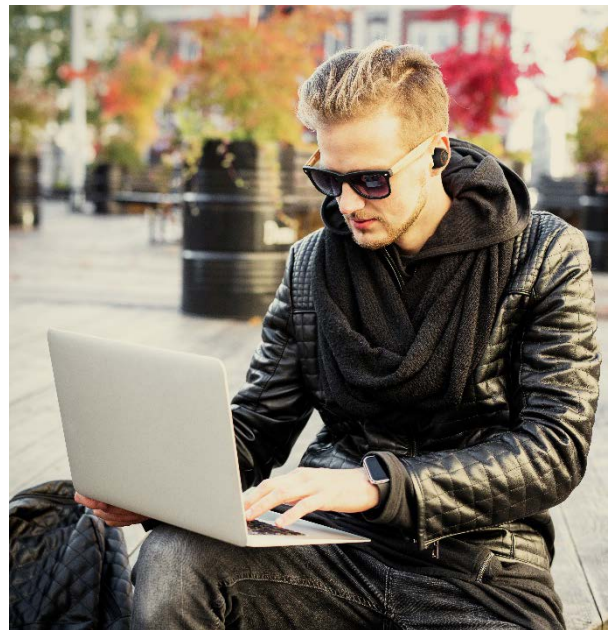

VERVEONES+ Music Edition

Wireless smart earbuds

Features

- IP57 Water & Dust Proof Earbuds¹
- Completely wireless smart earbuds
- Up to 8h playtime with charge case²
- Deep, rich HD sound
- Siri & Google Now compatible
- Built-in mic for clear calls

Content giftbox

- 2 wireless earbuds
- 3x2 ear gels (3 sets)
- Portable charge case
- USB charging cable
- Quick start guide

Hubble Connect for VerveLife³

- Lose your headset? Find last connected location on a map

¹ IP57 - Withstands immersion in up to 3 feet of fresh water for up to 30 minutes. Not designed to work while submerged underwater. Do not use while swimming, or subject it to pressurized streams of water. Dust Protected.

² Battery time is approximate and depends on network configuration, signal strength, operating temperature, voice and data mix, and features selected.

³ Download the Hubble Connect for VerveLife app from the Apple Store(TM) or Google Play(TM).

Logistic information

Item Code	EAN Barcode	Units per shipping carton	Shipping Carton EAN Barcode	Measurements Gift Box (cm)	Measurements Shipping Carton (cm)	Gross Weight Gift Box	Gross Weight Shipping Carton
725413506001	5012786802278	5	5012786701830	10 x 5,5 x 18	29 x 21 x 12,	188 gr	1,1 kg

All features, functionality, and other product specifications are subject to change without notice or obligation. Manufactured, distributed, or sold by Binatone Electronics International LTD., official licensee for this product. MOTOROLA and the STYLIZED M Logo are trademarks of Motorola Trademark Holdings, LLC. and are used under license. All other trademarks are the property of their respective owners. © 2016 Motorola Mobility Inc. All rights reserved. The actual product may vary slightly from the photograph. Made in China.