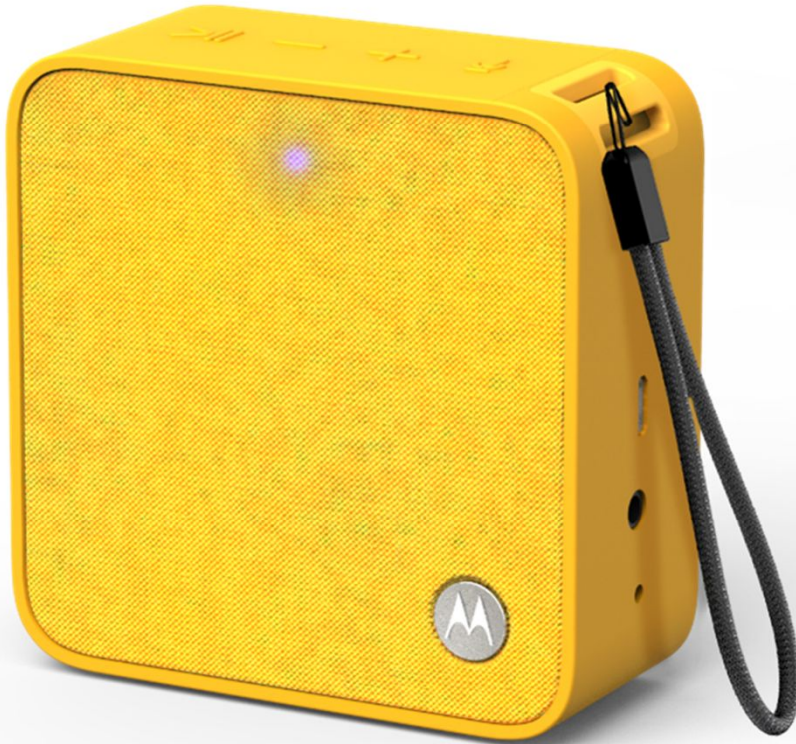

Portable wireless speaker

SonicBoost 210

small but powerful

Motorola Sonic Boost 210 offers massive sound in a small stylish package. This Bluetooth speaker produces powerful audio, letting your music be heard loud and clear, in a portable, lightweight design that can come with you wherever you go. Listen to your music over Bluetooth or via the AUX-IN port. Motorola Sonic Boost 210 Bluetooth Speaker. Powerful sound in compact size on the go.

Features

Microphone

Up to 4h
play
time

Bluetooth
4.1
technology

SonicBoost 210

Features

- Rich sound quality
- Up to 4 hrs playtime
- Works with Amazon Alexa, Siri® & Google Assistant™
- Hand strap included
- Bluetooth 4.1
- 3.5 mm Aux-in jack
- Built-in mic for handsfree calls

Content Giftbox

- Wireless speaker box
- 3.5 mm Cable
- Quick Start Guide

Logistic Information

Item code	Gift box EAN	Shipping Carton EAN	Dimensions Gift Box (cm)	Units per shipping carton	Dimensions shipping carton	Gross Weight Gift Box	Gross Weight Shipping Carton
Black	73781010AA01	5012786803817	5012786702653	9,5 x 5 x 14	10	27 x 20 x 17	175 g 2,6 kg
Orange	73781280AA01	5012786803824	5012786702660	9,5 x 5 x 14	10	27 x 20 x 17	175 g 2,6 kg
Yellow	73781590AA01	5012786803848	5012786702684	9,5 x 5 x 14	10	27 x 20 x 17	175 g 2,6 kg
White	73781020AA01	5012786803923	5012786702776	9,5 x 5 x 14	10	27 x 20 x 17	175 g 2,6 kg
Red	73781050AA01	5012786803916	5012786702769	9,5 x 5 x 14	10	27 x 20 x 17	175 g 2,6 kg
Blue	73781210AA01	5012786803930	5012786702783	9,5 x 5 x 14	10	27 x 20 x 17	175 g 2,6 kg