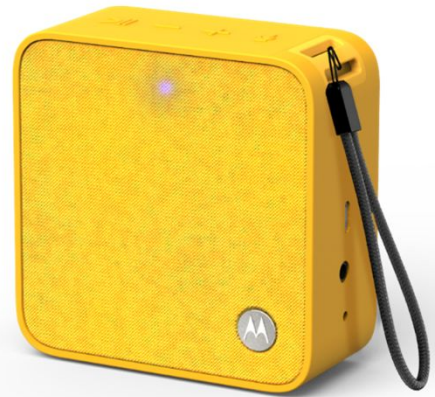

Portable wireless speaker

SonicBoost 210

small but powerful

Motorola Sonic Boost 210 offers massive sound in a small stylish package. This Bluetooth speaker produces powerful audio, letting your music be heard loud and clear, in a portable, lightweight design that can come with you wherever you go. Listen to your music over Bluetooth or via the AUX-IN port. Motorola Sonic Boost 210 Bluetooth Speaker. Powerful sound in compact size on the go.

Features

Microphone

Up to 4h
play
time

Bluetooth
4.1
technology

SonicBoost 210

Features

- Rich sound quality
- Up to 4 hrs playtime
- Works with Amazon Alexa, Siri® & Google Assistant™
- Hand strap included
- Bluetooth 4.1
- 3.5 mm Aux-in jack
- Built-in mic for handsfree calls

Content Giftbox

- Wireless speaker box
- 3.5 mm Cable
- Quick Start Guide

Logistic Information

Item code	Gift box EAN	Shipping Carton EAN	Dimensions Gift Box (cm)	Units per shipping carton	Dimensions shipping carton	Gross Weight Gift Box	Gross Weight Shipping Carton
Black	73781010AA01	5012786803817	5012786702653	9,5 x 5 x 14	10	27 x 20 x 17	175 g 2,6 kg
Orange	73781280AA01	5012786803824	5012786702660	9,5 x 5 x 14	10	27 x 20 x 17	175 g 2,6 kg
Yellow	73781590AA01	5012786803848	5012786702684	9,5 x 5 x 14	10	27 x 20 x 17	175 g 2,6 kg
White	73781020AA01	5012786803923	5012786702776	9,5 x 5 x 14	10	27 x 20 x 17	175 g 2,6 kg
Red	73781050AA01	5012786803916	5012786702769	9,5 x 5 x 14	10	27 x 20 x 17	175 g 2,6 kg
Blue	73781210AA01	5012786803930	5012786702783	9,5 x 5 x 14	10	27 x 20 x 17	175 g 2,6 kg